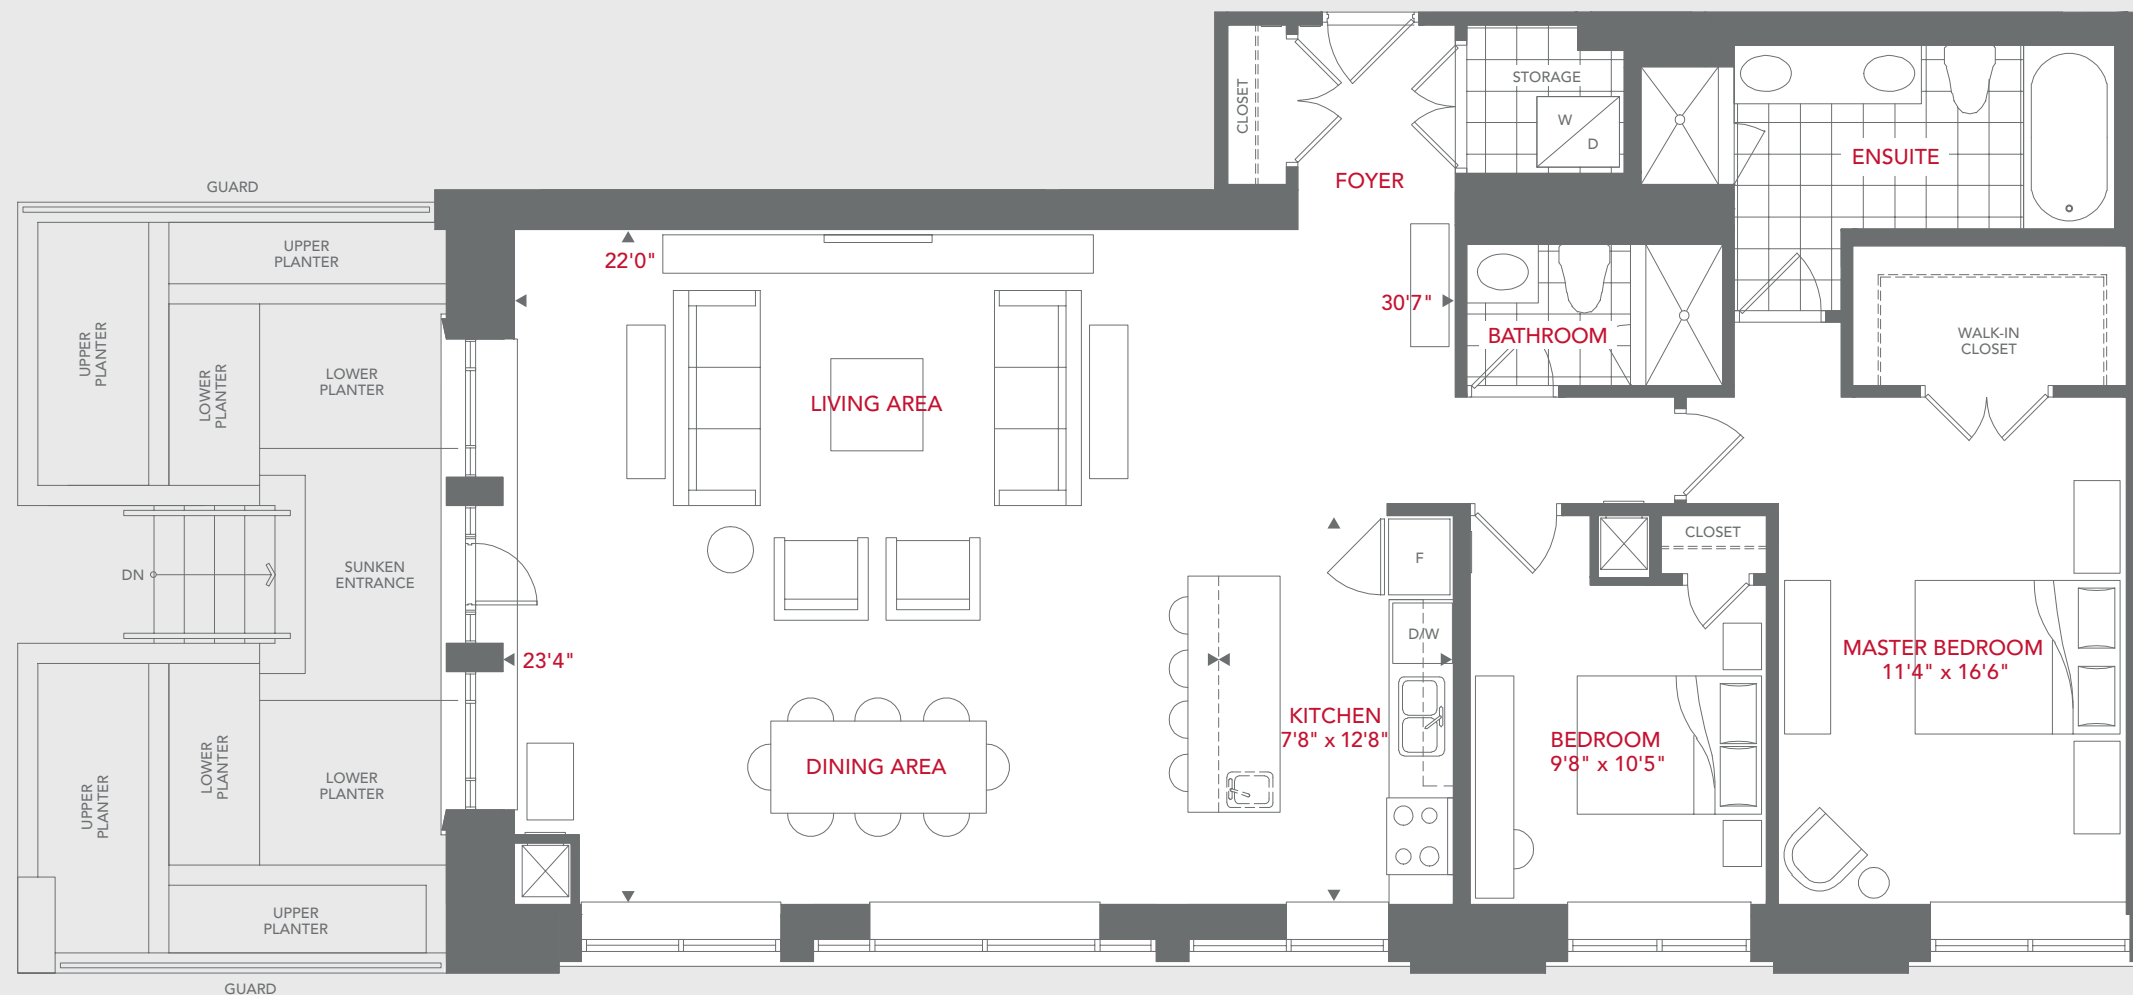

# THE BROWN

— SUITE 103 —

TWO BEDROOM

INTERIOR  
1,574 SQ.FT.

**SCHOOLHOUSE**  
— Inspired Living in The Annex —

Sizes and specifications are subject to change without notice. E. & O.E. Actual useable space may vary from any stated floor area. All dimensions are approximate and are subject to normal construction variances. Measurement of rooms set forth on any plan may be taken at the widest points of each given room (as if the room were a perfect rectangle), without regard for any cutouts.